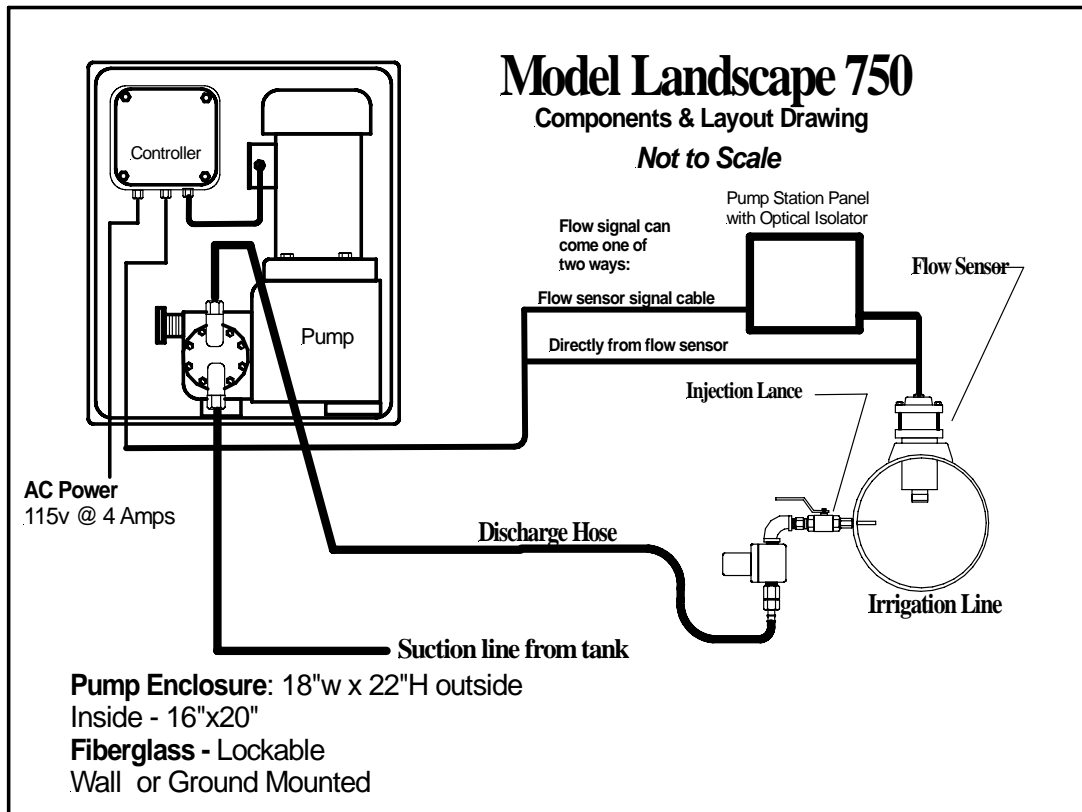

Plant and soil health is the key to water conservation, and fertigation delivers that advantage.

Turf Feeding Systems - (800) 728-4504

Sports Turf 750 Series

This proportional fertigation system is controlled by water flow, with a flow sensor installed in the irrigation line. The pump capacity is determined by the irrigated area as is the size of the storage tank.

Capacity: (1) 10 gph @150psi head
Adjustable: 0-100% by stroke knob
Stainless steel (316) pump head and valves
Built in pressure relief
Oil bath gear drive
Fiberglass pump base floor mounted
(Dimensions: 16"x18"x10")