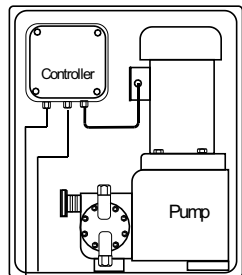

Professional Grade Fertigation™

Sports Turf

L750

Proportional Flow Control

Application

Sports Turf Complex
Turfgrass

Spray / Rotors

Area coverage

10 to 50 acres

L750 Series - Proportional Rate Injector for the big sports complex from 10 to over 50 acres.

Sports Turf Series

Sport fields are important turfgrass areas faced with heavy use with increased popularity and demand. The biggest issues in field management are field recovery from heavy use and water conservation. Both issues are addressed with fertigation.

Fertigation delivers fast labor free recovery from field damage by simply increasing the fertigation rate and pushing the plant growth then returning to the maintenance setting. Field management is simple by adding fertigation to convert ordinary irrigation water into **Fertile Water™** the most efficient way to irrigate and fertilize.