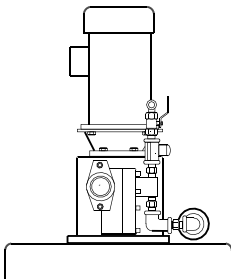

Professional Grade Fertigation™

Sports Turf

L750

Proportional Flow Control

Application

Sports Turf Complex
Turfgrass

Spray / Rotors

Area coverage

10 to 50 acres

L750 Series - Proportional Rate Injector for the big sports complex from 10 to over 50 acres.

Sports Turf Series

Sport fields are important turfgrass areas faced with heavy use with increased popularity and demand. The biggest issues in field management are field recovery from heavy use and water conservation. Both issues are addressed with fertigation.

Fertigation delivers fast labor free recovery from field damage by simply increasing the fertigation rate and pushing the plant growth then returning to the maintenance setting. Field management is simple by adding fertigation to convert ordinary irrigation water into **Fertile Water™** the most efficient way to irrigate and fertilize.