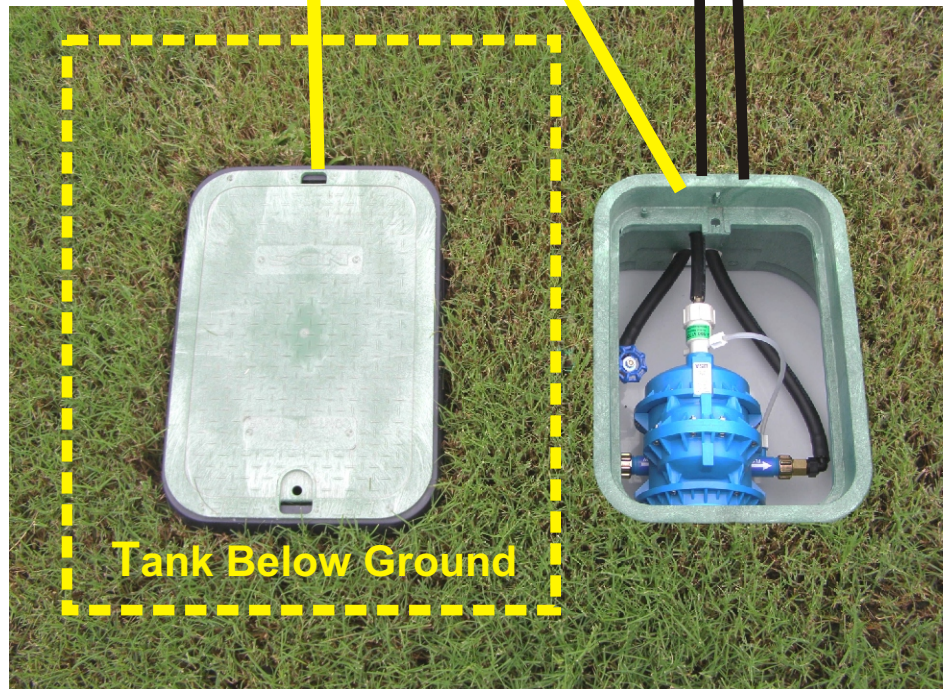

Professional Grade Fertigation™

Sports Turf Landscapes

VB - WD 700 Valve Box

- Fertilizer head
- Metering Valve to adjust Injection rate
- Line to tank
- Bypass lines

Below Ground Tanks

- 30 gal - 24"x22"x19"
- 50 gal - 38"x22"x19"
- 100 gal - 38"x31"x30"

Valve Box - Below Ground Fertigation

Irrigation line connection - Install a pressure differential valve or go across a master valve - 4psi needed

Valve Box unit can be installed up to 25 ft away from irrigation connection

Line to tank in sleeve
Up to 25 ft away

Turf Feeding Systems - (800) 728-4504